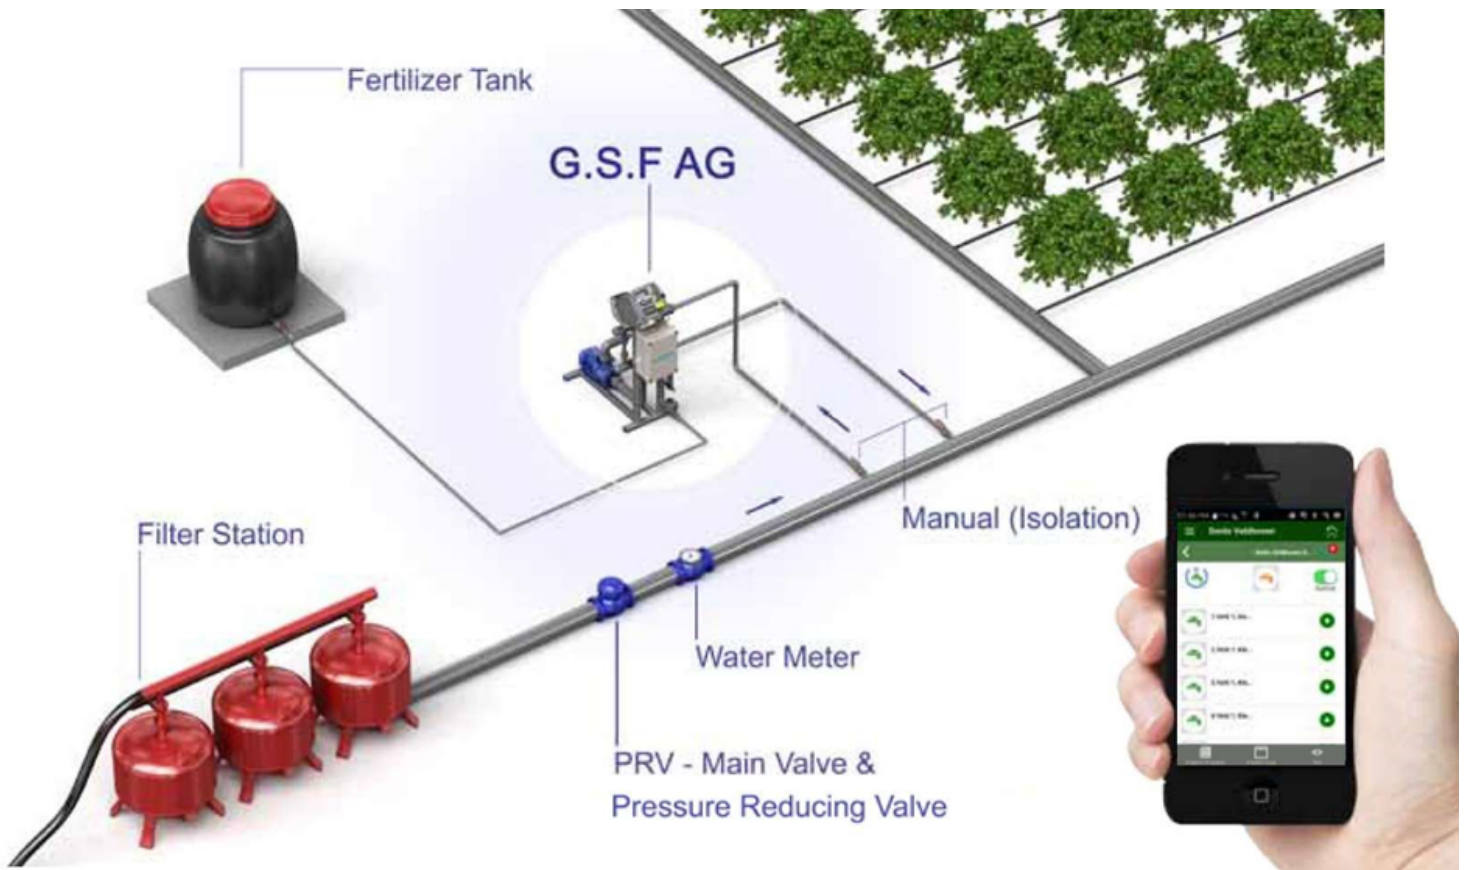

Galcon GSI Irrigation Controller

The software:

- Secure online irrigation management – anywhere, anytime (requires switched circuit data sim only)
- Friendly online user interface is easy to learn and simple to operate
- Email alarm warnings
- Log reporting
- Cloud based application allows access from any computer with internet access
- No software to download or dedicated computer required
- Over the air (OTE) firmware upgrades automatically
- Subscription free online access – no annual or monthly fees

Delivering First Class Water Solutions
irribiz.com.au Ph 1300 477 424 Australia-wide